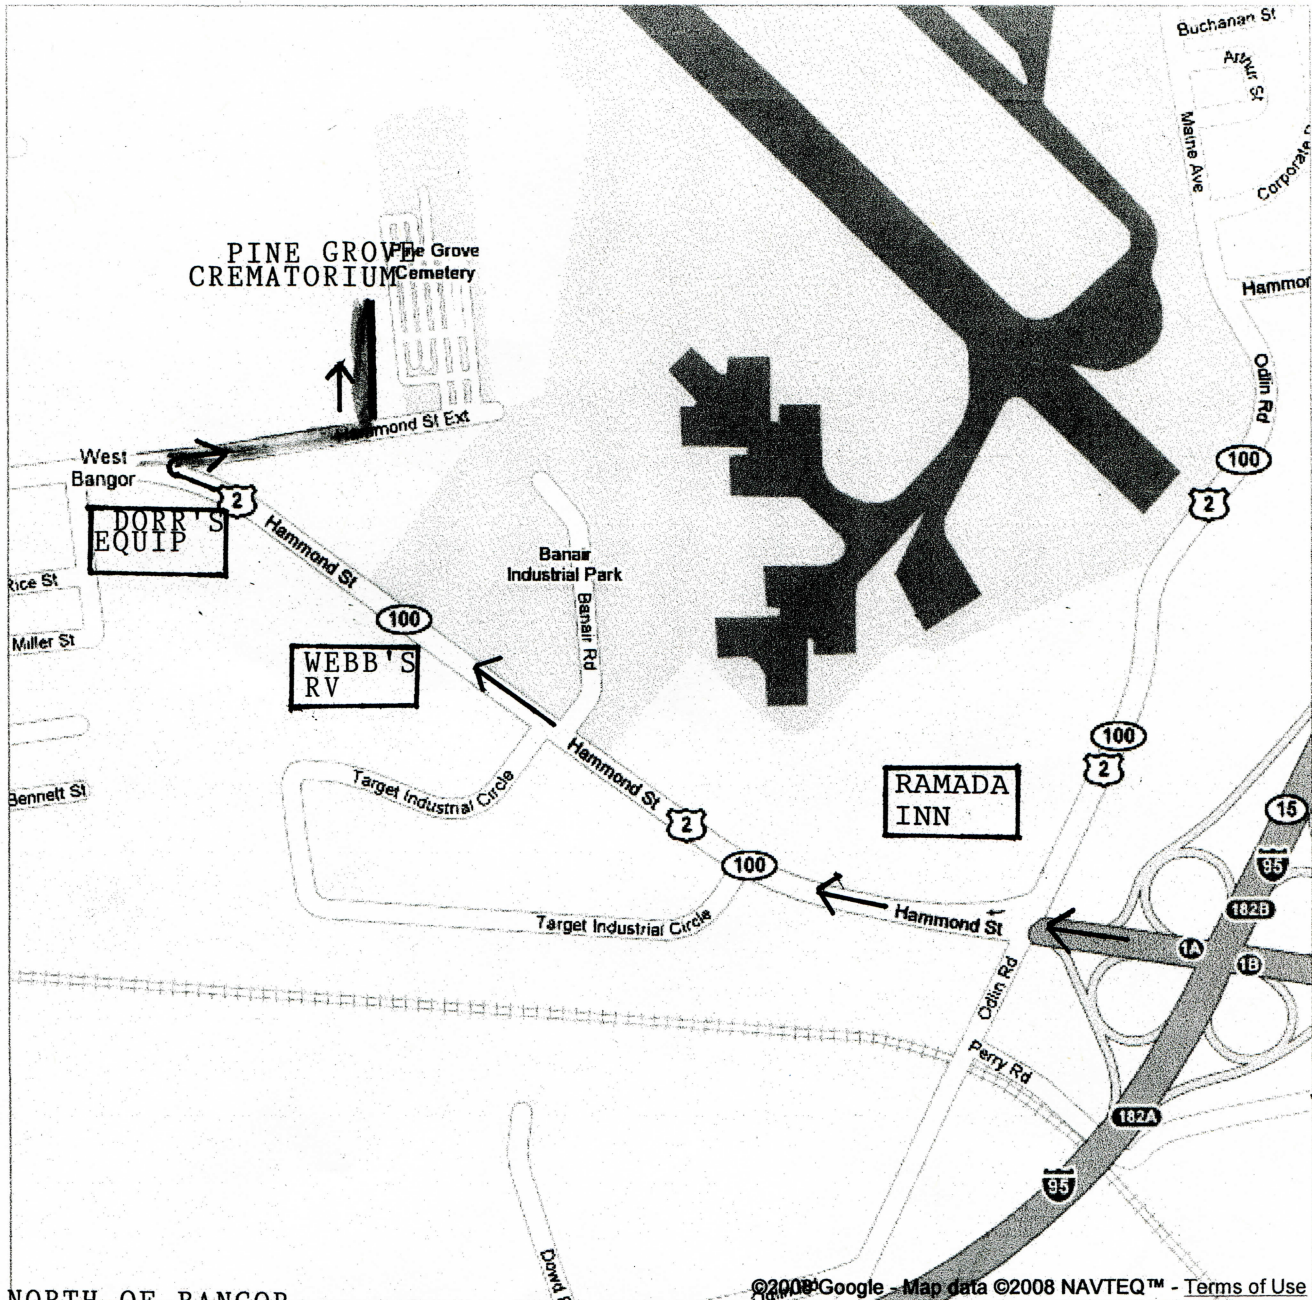

PINE GROVE

CREMATORIUM
AND REMEMBRANCE CENTER

1347 Hammond Street, Bangor, ME 04401 • 207-942-3822 • Fax 207-942-4499
www.pinegrovecrematorium.com

FROM NORTH OF BANGOR

TAKE EXIT 182B (HERMON EXIT), RIGHT OFF FROM RAMP, GO THROUGH SET OF LIGHTS. CONTINUE PAST WEBB'S RV ON LEFT, CONTINUE UNTIL REACHING DORR'S EQUIPMENT ON LEFT. DIRECTLY ACROSS THE ROAD IS HAMMOND ST. EXTENSION AND IS A SHARP RIGHT. TAKE THAT RIGHT ANG CONTINUE 1/4 MILE. PINEGROVE CREMATORIUM IS ON LEFT. IF YOU REACH PINE GROVE CEMETERY, YOU HAVE GONE TOO FAR.

FROM SOUTH OF BANGOR

TAKE EXIT 182B (HERMON EXIT) RIGHT OFF RAMP AND FOLLOW ABOVE DIRECTIONS.

FROM 395

395 ENDS AND BRINGS YOU TO HAMMOND ST. FOLLOW ABOVE DIRECTIONS